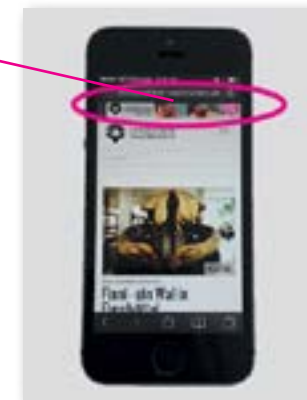

# ONLINE STANDARD WERBEFORMATE

Billboard

Medium Rectangle

Banner 370x80

Leaderboard

Halfpage

Mobile Leaderboard